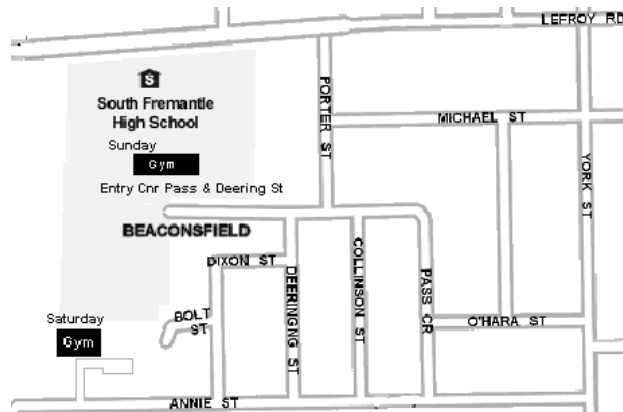

Western Australian Fencing Association Activity Day 4th and 5th April 2009

*Hosted by Excalibur Fencing Club
South Fremantle Senior High School Gymnasium, Annie Street, Beaconsfield*

All fencers including beginners are welcome!